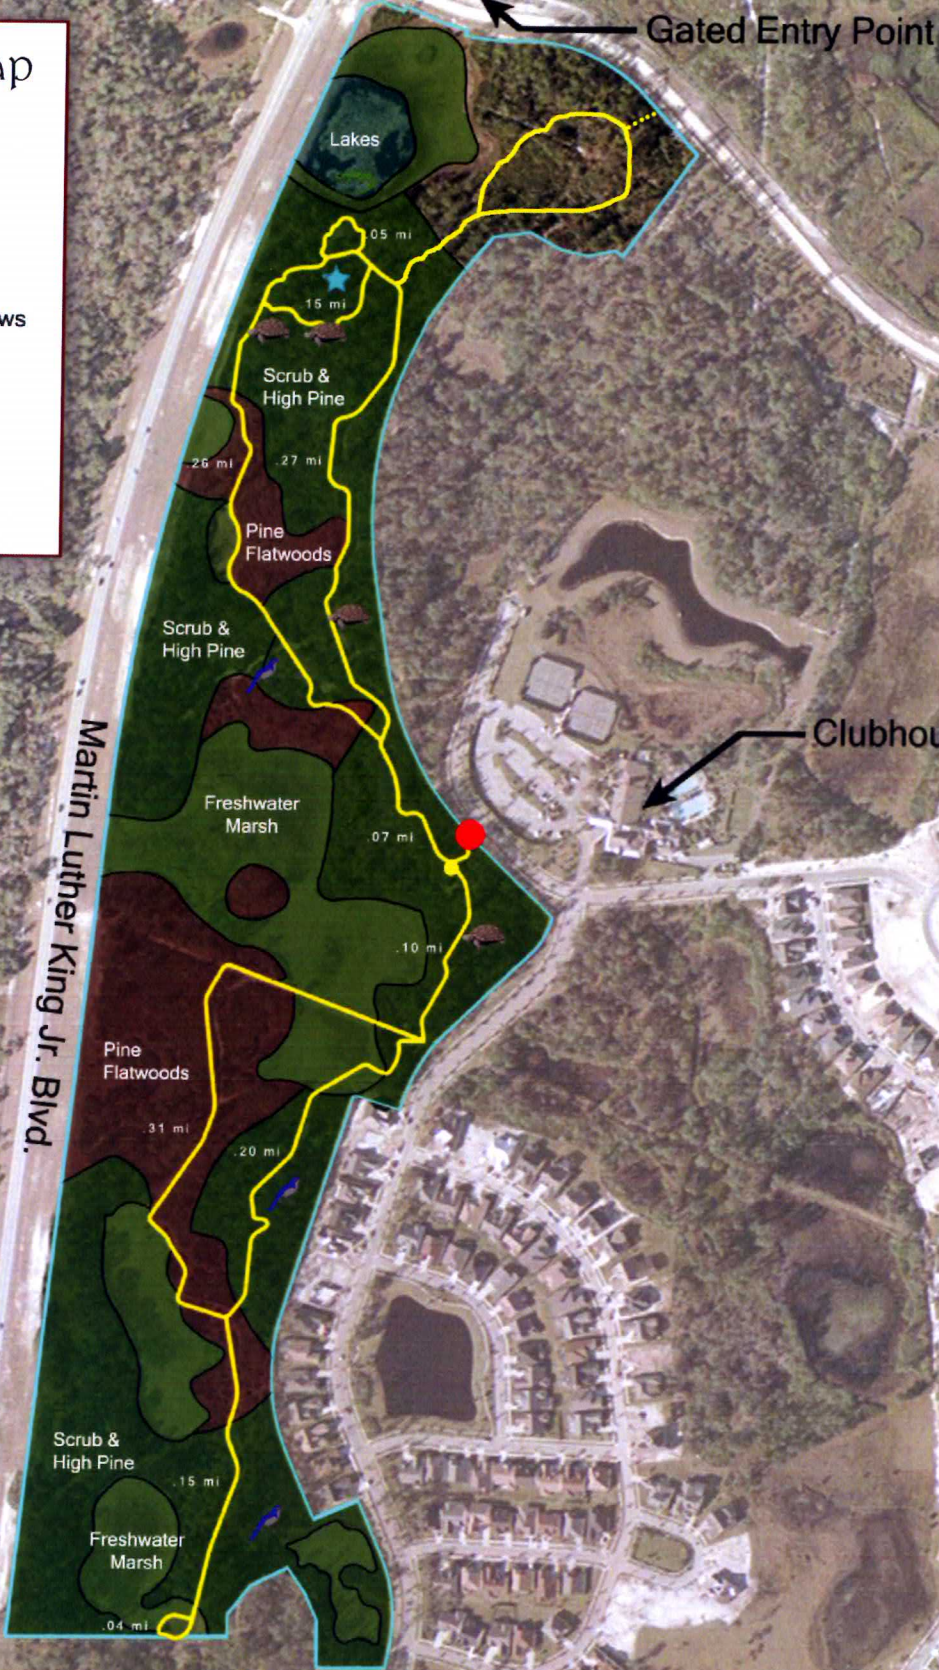

South Trail Map

Legend 

-  Trail Head
-  Gator Hole Overlook
-  Gopher Tortoise Burrows
-  Scrub Jay Zone
-  Wilderness Trail
-  Overlook
-  Information Panel

Martin Luther King Jr. Blvd.

Gated Entry Point

Clubhouse

Gated Entry Point

Another Project by
Victoria Gardens Men's Club
2011